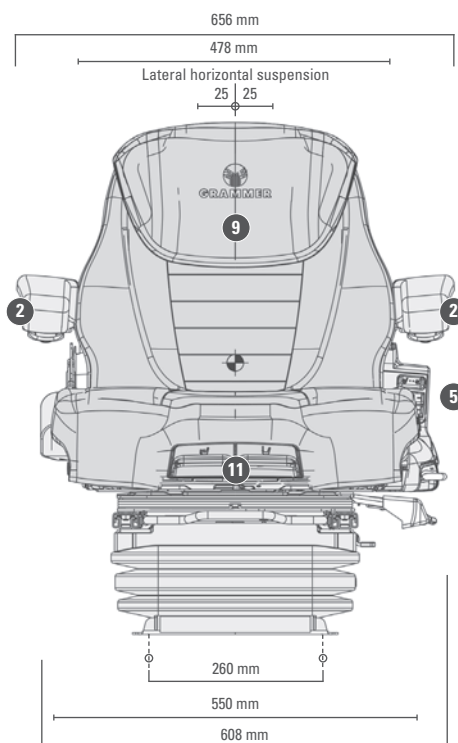

Fore/Aft Isolator

Active Climate System

**Features** ● Standard ○ Optional

	Maximo® Evolution Dynamic
<b>Article no. fabric</b>	<b>1288764</b>
<b>Article no. fabric, operator presence switch (OPS) for Fendt</b>	<b>1288768</b>
<b>Article no. fabric, operator presence switch (OPS) for Same</b>	<b>1288766</b>
① <b>Document box</b>	●
<b>APS (Automatic positioning system)</b>	●
② <b>Armrests, height-adjustable and foldable</b> 80 x 380 mm, adjustable angle, with fabric cover	●
<b>Shock absorber</b> Automatic	●
③ <b>Swivel</b> Adjustment range 20°	●
<b>Suspension</b>	
<b>Pneumatic suspension with 12 V compressor</b>	●
<b>Dynamic Damping System®</b>	●
<b>Suspension stroke, 120 mm</b>	●

	Maximo® Evolution Dynamic
<b>Weight adjustment Active (electronic)</b>	●
④ <b>Height adjustment 80 mm infinite (air-assisted)</b>	●
⑤ <b>Climate system Active</b>	●
⑥ <b>Fore/aft adjustment 210 mm</b>	●
<b>Fore/aft isolator</b>	●
⑦ <b>Lumbar support, pneumatic</b>	●
⑧ <b>Adjustable backrest angle</b>	●
⑨ <b>Backrest extension, integrated</b>	●
⑩ <b>Lateral suspension</b>	●
⑤ <b>Seat heating</b>	●
⑪ <b>Adjustable seat cushion depth and angle</b>	●
<b>Operator presence switch (OPS)</b>	●
<b>Seat cushion width</b>	550 mm
<b>OPTIONAL FEATURES</b>	
<b>Restraint system</b>	○

### Measurements (installation dimensions)

All dimensions in mm.  
Subject to technical changes.