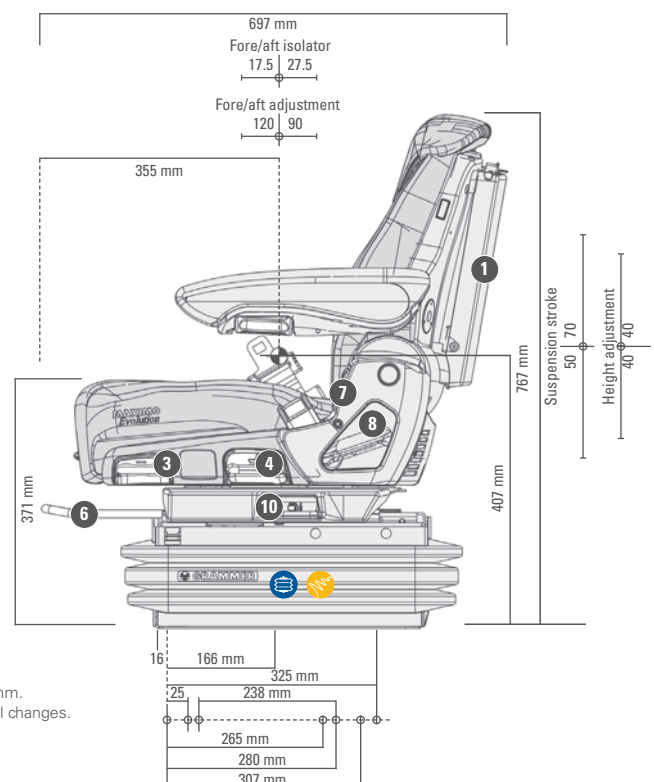

Fore/Aft Isolator

Active Climate System

**Features** ● Standard ○ Optional

	Maximo® Evolution Dynamic
<b>Article no. fabric</b>	<b>1288764</b>
<b>Article no. fabric, operator presence switch (OPS) for Fendt</b>	<b>1288768</b>
<b>Article no. fabric, operator presence switch (OPS) for Same</b>	<b>1288766</b>
① <b>Document box</b>	●
<b>APS (Automatic positioning system)</b>	●
② <b>Armrests, height-adjustable and foldable</b> 80 x 380 mm, adjustable angle, with fabric cover	●
<b>Shock absorber</b> Automatic	●
③ <b>Swivel</b> Adjustment range 20°	●
<b>Suspension</b>	
<b>Pneumatic suspension with 12 V compressor</b>	●
<b>Dynamic Damping System®</b>	●
<b>Suspension stroke, 120 mm</b>	●

	Maximo® Evolution Dynamic
<b>Weight adjustment Active (electronic)</b>	●
④ <b>Height adjustment 80 mm infinite (air-assisted)</b>	●
⑤ <b>Climate system Active</b>	●
⑥ <b>Fore/aft adjustment 210 mm</b>	●
<b>Fore/aft isolator</b>	●
⑦ <b>Lumbar support, pneumatic</b>	●
⑧ <b>Adjustable backrest angle</b>	●
⑨ <b>Backrest extension, integrated</b>	●
⑩ <b>Lateral suspension</b>	●
⑤ <b>Seat heating</b>	●
⑪ <b>Adjustable seat cushion depth and angle</b>	●
<b>Operator presence switch (OPS)</b>	●
<b>Seat cushion width</b>	550 mm
<b>OPTIONAL FEATURES</b>	
<b>Restraint system</b>	○

### Measurements (installation dimensions)

All dimensions in mm.  
Subject to technical changes.