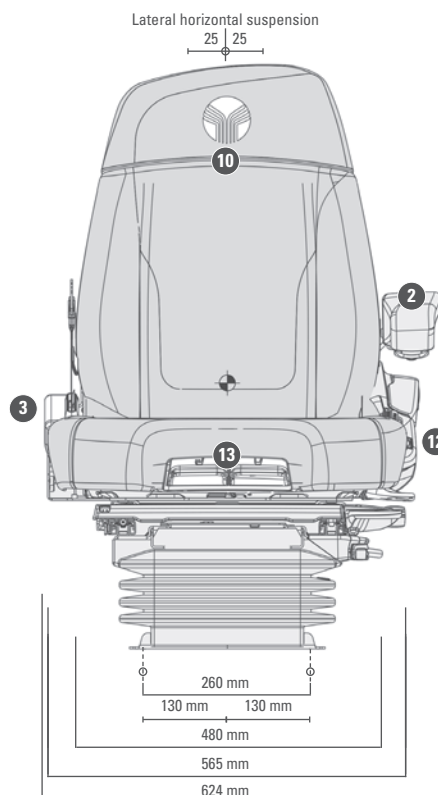

GRAMMER

TECHNICAL DATA

MAXIMO® DYNAMIC PLUS

The Maximo Dynamic Plus excels with Dualmotion technology: the upper backrest section rotates as the user twists around, thus continuing to provide back support and enabling the best possible view when it is necessary to work in a backward-facing position. Thanks to a redesigned swivel, lateral suspension, and new controls, the Maximo Dynamic Plus ideally meets the prerequisites for installing heavy multifunctional armrests (not included).

Features ● Standard ○ Optional

	Maximo® Dynamic Plus
Article no. fabric	1323523
① Document box	●
APS (Automatic positioning system)	●
Armrests	
② Left: 80 x 380 mm, adjustable angle	●
③ Right: interface for multifunctional armrest	●
Shock absorber, Automatic	●
④ Swivel 7.5° left / 15° right	●
● Pneumatic suspension with 12 V compressor	●
● Dynamic Damping System®	●
Suspension stroke 120 mm	●
Weight adjustment, Automatic	●
⑤ Height adjustment, 80 mm infinite (air-assisted)	●

	Maximo® Dynamic Plus
Climate system, passive	●
⑥ Fore/aft adjustment 210 mm	●
⑦ Fore/aft isolator	●
⑧ Lumbar support, pneumatic	●
⑨ Adjustable backrest angle	●
Restraint system	●
⑩ Adaptive backrest Dualmotion	●
⑪ Lateral suspension	●
Seat cushion width	565 mm
⑫ Seat heating 2-step	●
⑬ Adjustable seat cushion depth and angle	●
OPTIONAL FEATURES	
Operator presence switch (OPS)	○

Measurements (installation dimensions)

All dimensions in mm.
Subject to technical changes.