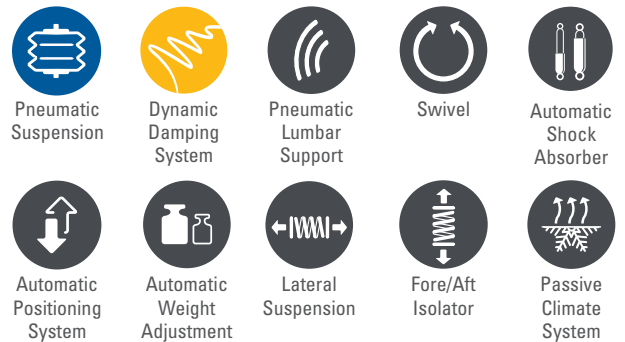

MAXIMO[®] DYNAMIC PLUS

With Dualmotion
Adaptive Back Support

** Multifunctional armrest
not included.*

CAPITALseating

www.capitalseating.co.uk

tel: +44 (0)116 216 9910 | email: grammer@capitalseating.co.uk

GRAMMER

TECHNICAL DATA

MAXIMO® DYNAMIC PLUS

The Maximo Dynamic Plus excels with Dualmotion technology: the upper backrest section rotates as the user twists around, thus continuing to provide back support and enabling the best possible view when it is necessary to work in a backward-facing position. Thanks to a redesigned swivel, lateral suspension, and new controls, the Maximo Dynamic Plus ideally meets the prerequisites for installing heavy multifunctional armrests (not included).

Features ● Standard ○ Optional

	Maximo® Dynamic Plus
Article no. fabric	1323523
① Document box	●
APS (Automatic positioning system)	●
Armrests	
② Left: 80 x 380 mm, adjustable angle	●
③ Right: interface for multifunctional armrest	●
Shock absorber, Automatic	●
④ Swivel 7.5° left / 15° right	●
● Pneumatic suspension with 12 V compressor	●
● Dynamic Damping System®	●
Suspension stroke 120 mm	●
Weight adjustment, Automatic	●
⑤ Height adjustment, 80 mm infinite (air-assisted)	●

	Maximo® Dynamic Plus
Climate system, passive	●
⑥ Fore/aft adjustment 210 mm	●
⑦ Fore/aft isolator	●
⑧ Lumbar support, pneumatic	●
⑨ Adjustable backrest angle	●
Restraint system	●
⑩ Adaptive backrest Dualmotion	●
⑪ Lateral suspension	●
Seat cushion width	565 mm
⑫ Seat heating 2-step	●
⑬ Adjustable seat cushion depth and angle	●
OPTIONAL FEATURES	
Operator presence switch (OPS)	○