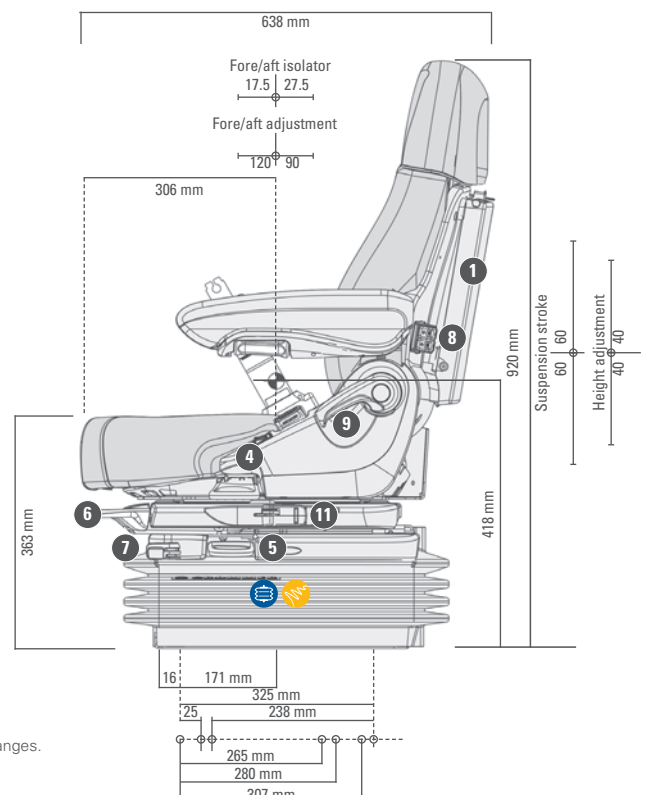

GRAMMER

TECHNICAL DATA

MAXIMO® DYNAMIC PLUS

The Maximo Dynamic Plus excels with Dualmotion technology: the upper backrest section rotates as the user twists around, thus continuing to provide back support and enabling the best possible view when it is necessary to work in a backward-facing position. Thanks to a redesigned swivel, lateral suspension, and new controls, the Maximo Dynamic Plus ideally meets the prerequisites for installing heavy multifunctional armrests (not included).

Features ● Standard ○ Optional

	Maximo® Dynamic Plus
Article no. fabric	1323523
① Document box	●
APS (Automatic positioning system)	●
Armrests	
② Left: 80 x 380 mm, adjustable angle	●
③ Right: interface for multifunctional armrest	●
Shock absorber, Automatic	●
④ Swivel 7.5° left / 15° right	●
● Pneumatic suspension with 12 V compressor	●
● Dynamic Damping System®	●
Suspension stroke 120 mm	●
Weight adjustment, Automatic	●
⑤ Height adjustment, 80 mm infinite (air-assisted)	●

	Maximo® Dynamic Plus
Climate system, passive	●
⑥ Fore/aft adjustment 210 mm	●
⑦ Fore/aft isolator	●
⑧ Lumbar support, pneumatic	●
⑨ Adjustable backrest angle	●
Restraint system	●
⑩ Adaptive backrest Dualmotion	●
⑪ Lateral suspension	●
Seat cushion width	565 mm
⑫ Seat heating 2-step	●
⑬ Adjustable seat cushion depth and angle	●
OPTIONAL FEATURES	
Operator presence switch (OPS)	○

Measurements (installation dimensions)

All dimensions in mm.
Subject to technical changes.