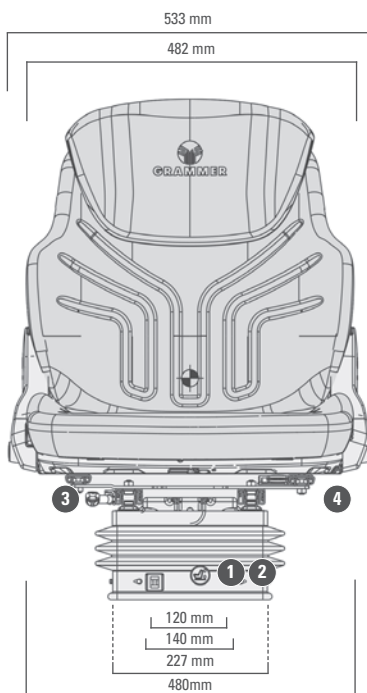

Pneumatic Suspension

Mechanical Lumbar Support

Manual Weight Adjustment

Fore/Aft Isolator

Features ● Standard ○ Optional

	COMPACTO® Comfort W
Article no. fabric	1288538
Article no. imitation leather	1047335
Pneumatic suspension with 12 V compressor	●
Suspension stroke 80 mm	●
① Weight adjustment 50 - 130 kg	●
② Height adjustment 60 mm, infinite (air-assisted)	●
③ Fore/aft adjustment	●
④ Fore/aft isolator	●

	COMPACTO® Comfort W
⑤ Lumbar support Mechanical	●
⑥ Adjustable backrest angle	●
Seat cushion width	480 mm
OPTIONAL FEATURES	
Armrests 65 mm x 270 mm	○
Restraint system	○
Backrest extension Integrated	○
Seat heating	○
Operator presence switch (OPS)	○

Measurements (installation dimensions)

All dimensions in mm.
Subject to technical changes.