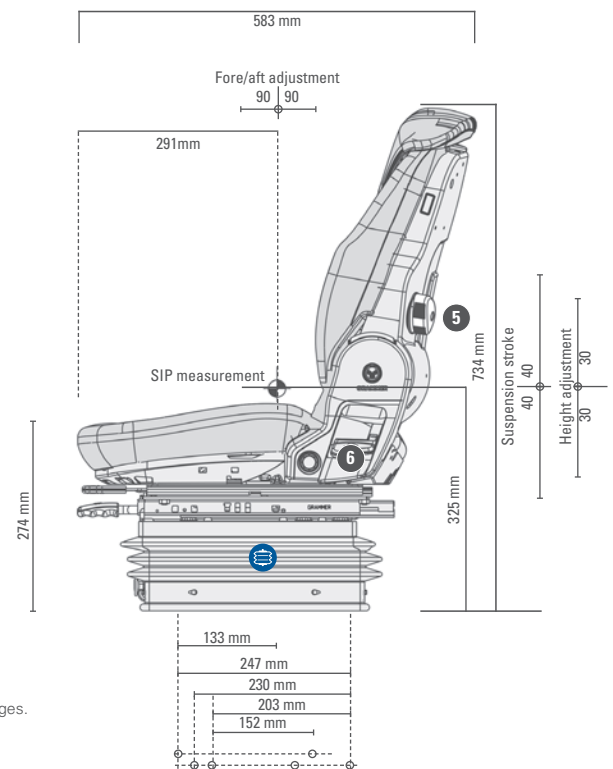

The Compacto Comfort W delivers the high comfort and convenience that are typical of suspension seats from GRAMMER. It is very easy to set: the pneumatic suspension features combined weight and height adjustment. By consulting an easy-to-read display, the user can make sure that enough suspension travel will always be available, regardless of his or her weight.

Pneumatic Suspension

Mechanical Lumbar Support

Manual Weight Adjustment

Fore/Aft Isolator

Features ● Standard ○ Optional

	COMPACTO® Comfort W
Article no. fabric	1288538
Article no. imitation leather	1047335
Pneumatic suspension with 12 V compressor	●
Suspension stroke 80 mm	●
① Weight adjustment 50 - 130 kg	●
② Height adjustment 60 mm, infinite (air-assisted)	●
③ Fore/aft adjustment	●
④ Fore/aft isolator	●

	COMPACTO® Comfort W
⑤ Lumbar support Mechanical	●
⑥ Adjustable backrest angle	●
Seat cushion width	480 mm
OPTIONAL FEATURES	
Armrests 65 mm x 270 mm	○
Restraint system	○
Backrest extension Integrated	○
Seat heating	○
Operator presence switch (OPS)	○

Measurements (installation dimensions)

All dimensions in mm.
Subject to technical changes.