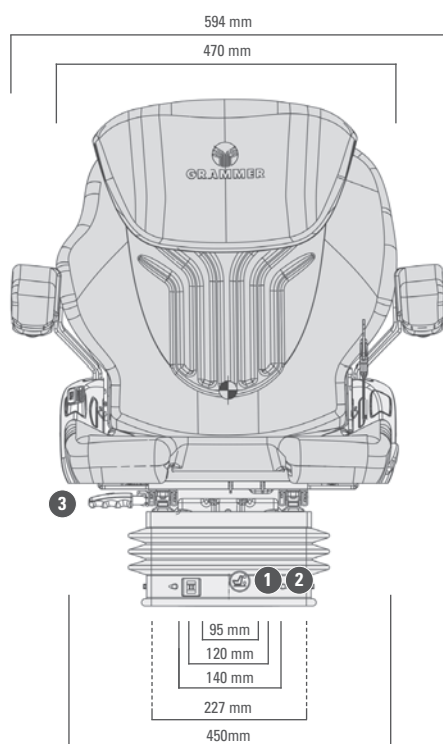

Pneumatic Suspension

Mechanical Lumbar Support

Manual Weight Adjustment

Features ● Standard ○ Optional

	COMPACTO® Comfort M
Article no. fabric	1289045
Article no. imitation leather	1081366
Pneumatic Suspension with 12 V compressor	●
Suspension stroke 80 mm	●
① Weight adjustment 50 - 130 kg	●
② Height adjustment 60 mm, infinite (air-assisted)	●
③ Fore/aft adjustment	●
④ Lumbar support Mechanical	●

	COMPACTO® Comfort M
⑤ Adjustable backrest angle	●
Seat cushion width	450 mm
<b>OPTIONAL FEATURES</b>	
Armrests 65 mm x 270 mm	○
Fore/aft isolator	○
Restraint system	○
Backrest extension Integrated	○
Seat heating	○
Operator presence switch (OPS)	○

### Measurements (installation dimensions)

All dimensions in mm.  
Subject to technical changes.