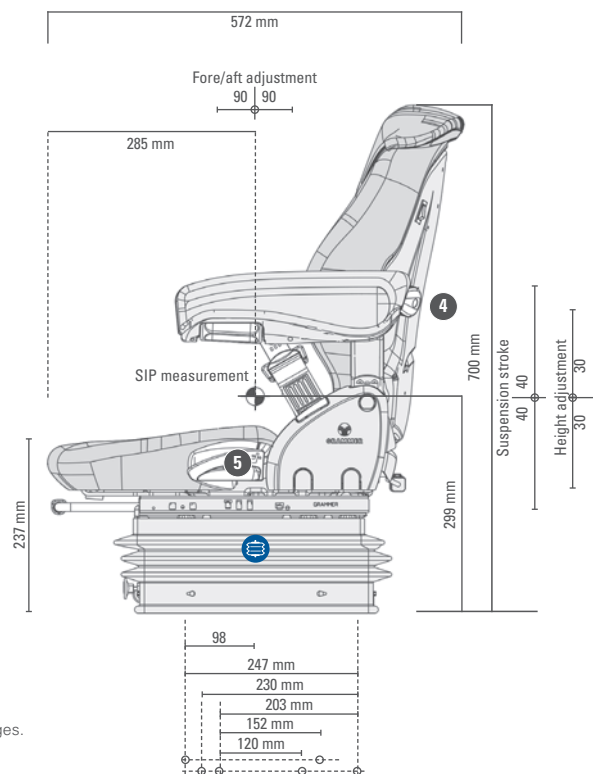

## COMPACTO® COMFORT M

The Compacto Comfort M delivers the high comfort and convenience that are typical of suspension seats from GRAMMER. It is very easy to set: the pneumatic suspension features combined weight and height adjustment. By consulting an easy-to-read display, the user can make sure that enough suspension travel will always be available, regardless of his or her weight.

Pneumatic Suspension

Mechanical Lumbar Support

Manual Weight Adjustment

Features ● Standard ○ Optional

	COMPACTO® Comfort M
Article no. fabric	1289045
Article no. imitation leather	1081366
Pneumatic Suspension with 12 V compressor	●
Suspension stroke 80 mm	●
① Weight adjustment 50 - 130 kg	●
② Height adjustment 60 mm, infinite (air-assisted)	●
③ Fore/aft adjustment	●
④ Lumbar support Mechanical	●

	COMPACTO® Comfort M
⑤ Adjustable backrest angle	●
Seat cushion width	450 mm
<b>OPTIONAL FEATURES</b>	
Armrests 65 mm x 270 mm	○
Fore/aft isolator	○
Restraint system	○
Backrest extension Integrated	○
Seat heating	○
Operator presence switch (OPS)	○

### Measurements (installation dimensions)

All dimensions in mm.  
Subject to technical changes.