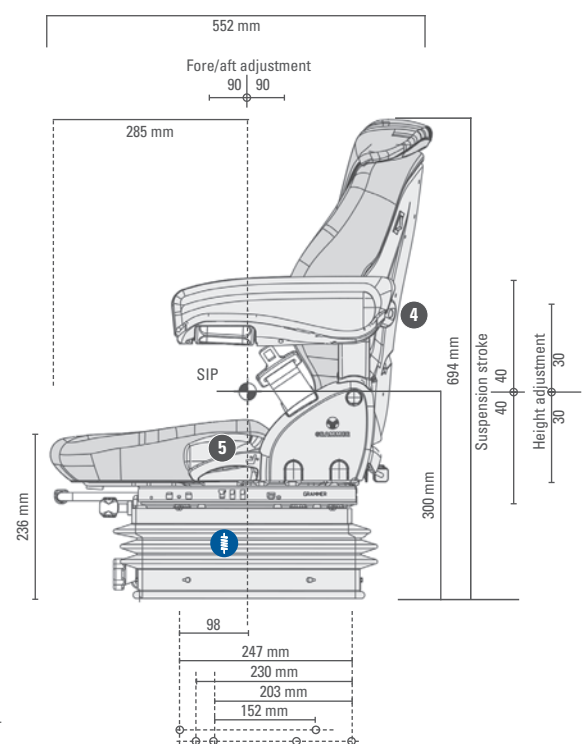

Mechanical Suspension

Mechanical Lumbar Support

Manual Weight Adjustment

### Features ● Standard ○ Optional

	COMPACTO® Basic M
Article no. fabric	1289044
Article no. imitation leather	1081362
<b>Suspension</b>	
● Mechanical suspension	●
<b>Suspension stroke</b>	
80 mm	●
① <b>Weight adjustment</b>	
Adjustment range 50 - 130 kg	●
② <b>Height adjustment</b>	
60 mm, 3-step (mechanical)	●
③ <b>Fore/aft adjustment</b>	●
④ <b>Lumbar support</b>	
Mechanical	●

	COMPACTO® Basic M
⑤ <b>Adjustable backrest angle</b>	●
<b>Seat width</b>	450 mm
<b>OPTIONAL FEATURES</b>	
<b>Armrests</b>	
65 mm x 270 mm	○
<b>Restraint system</b>	○
<b>Seatback extension</b>	
Insertable	○
<b>Seat heating</b>	○
<b>Operator presence switch (OPS)</b>	○

### Measurements (installation dimensions)

All dimensions in mm.  
Subject to technical changes.