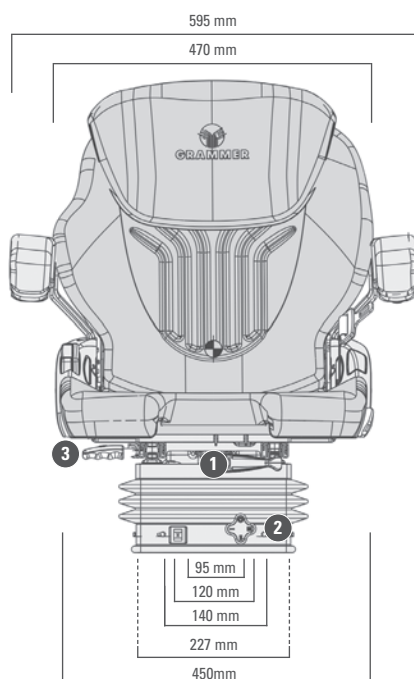

Mechanical Suspension

Mechanical Lumbar Support

Manual Weight Adjustment

### Features ● Standard ○ Optional

	COMPACTO® Basic M
Article no. fabric	1289044
Article no. imitation leather	1081362
<b>Suspension</b>	
● Mechanical suspension	●
<b>Suspension stroke</b>	
80 mm	●
① <b>Weight adjustment</b>	
Adjustment range 50 - 130 kg	●
② <b>Height adjustment</b>	
60 mm, 3-step (mechanical)	●
③ <b>Fore/aft adjustment</b>	●
④ <b>Lumbar support</b>	
Mechanical	●

	COMPACTO® Basic M
⑤ <b>Adjustable backrest angle</b>	●
<b>Seat width</b>	450 mm
<b>OPTIONAL FEATURES</b>	
<b>Armrests</b>	
65 mm x 270 mm	○
<b>Restraint system</b>	○
<b>Seatback extension</b>	
Insertable	○
<b>Seat heating</b>	○
<b>Operator presence switch (OPS)</b>	○

### Measurements (installation dimensions)

All dimensions in mm.  
Subject to technical changes.